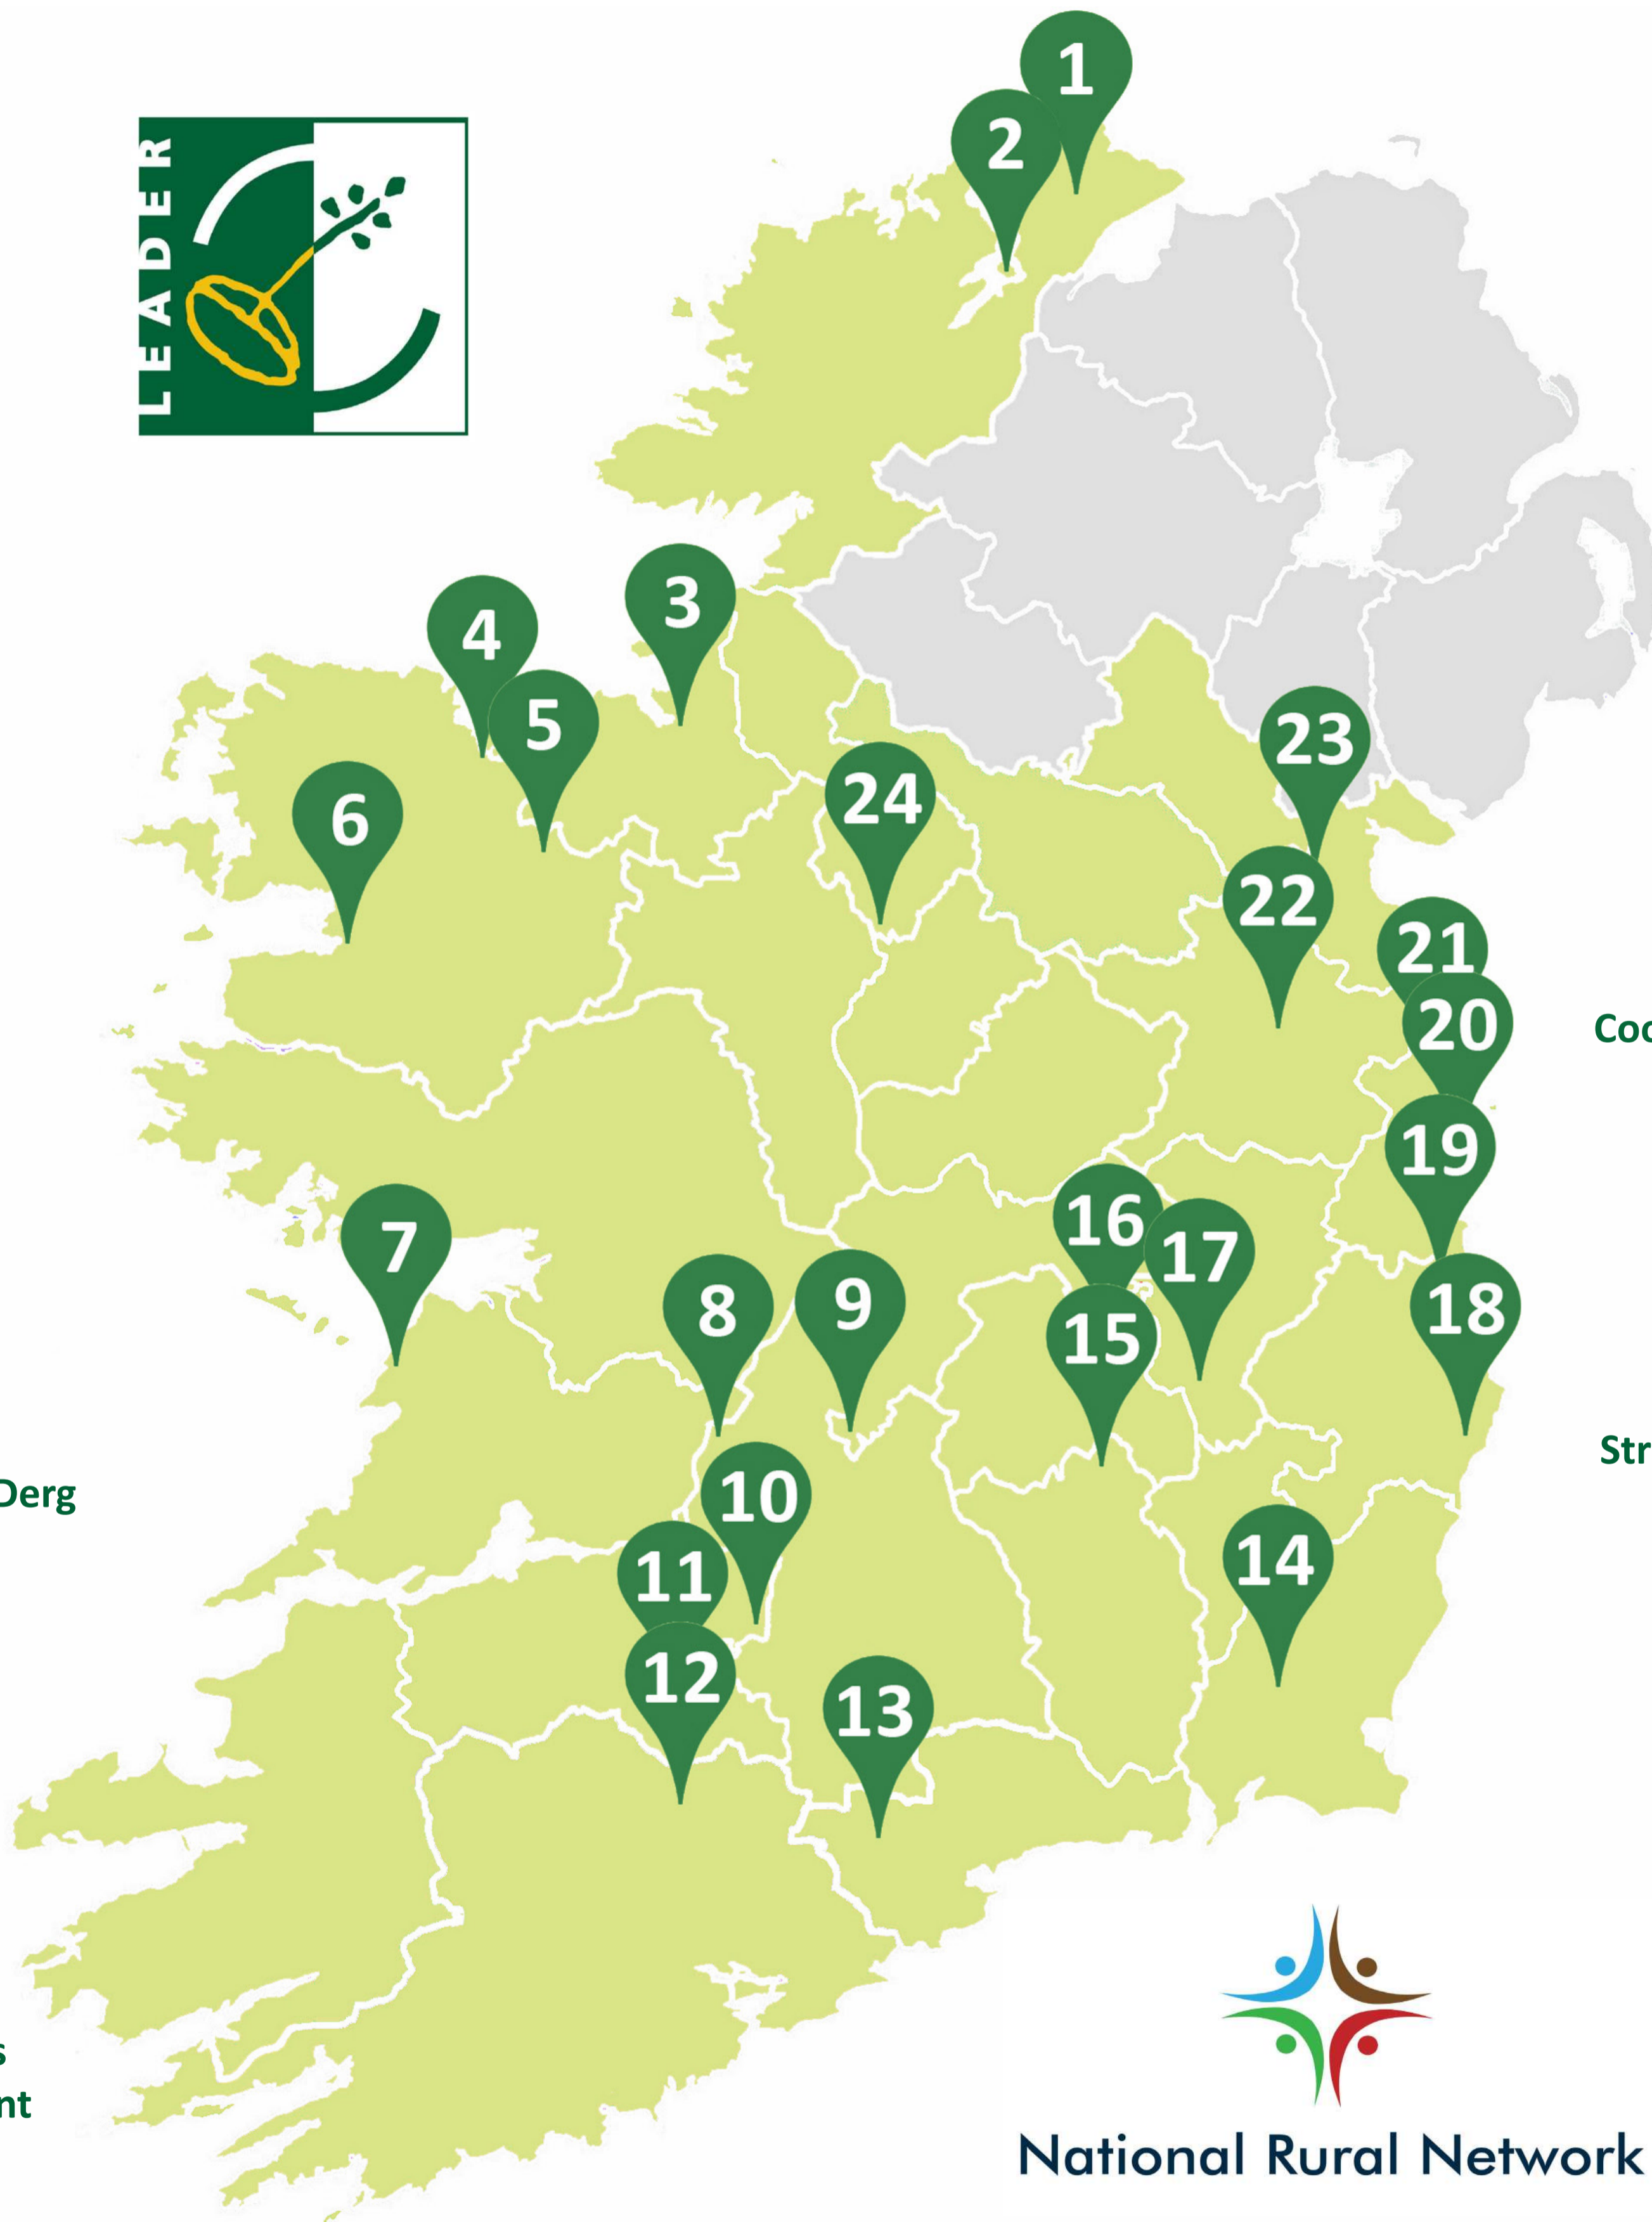

Theme 3: Rural Environment - *Project Examples*

- 1**  Coastal Explorers Programme
- 2**  Inch Island Wetland Biodiversity Project
- 3**  Bat Survey Equipment
- 4**  Purchase of Litter Removal Equipment
- 5**  River Tunnelling Project Training
- 6**  Westport Beekeepers Equipment
- 7**  Installation of Heat Recovery Units at Hotel Doolin Events Barn
- 8**  Surveillance of Harmful Blue-green Algae in Lough Derg
- 9**  Moneygall Community Garden
- 10**  Oola Tidy Towns Village Enhancement Plan
- 11**  Study of In-Stream Biodiversity & the Status of Crayfish & Otters in the Maigue Catchment
- 12**  Village and Environmental Design Plans

- 24**  Biomass Supply Chain Upgrade
- 23**  Louth Village Biodiversity Plan
- 22**  Meath River Rescue Equipment
- 21**  Ballyboughal Environmental Workshop Series
- 20**  Donabate Portrane Community Centre Water Conservation
- 19**  Cool Planet Experience
- 18**  Wicklow Way Partnership Trails Inspection Template
- 17**  Straw Pelleting Facility
- 16**  Irish Wildlife Trust Laois/Offaly Branch - Meadow Maintenance
- 15**  Continuous Cover Forestry (CCF)
- 14**  EuroBlue Limited
- 13**  Training on Water Conservation and Water Recycling

National Rural Network